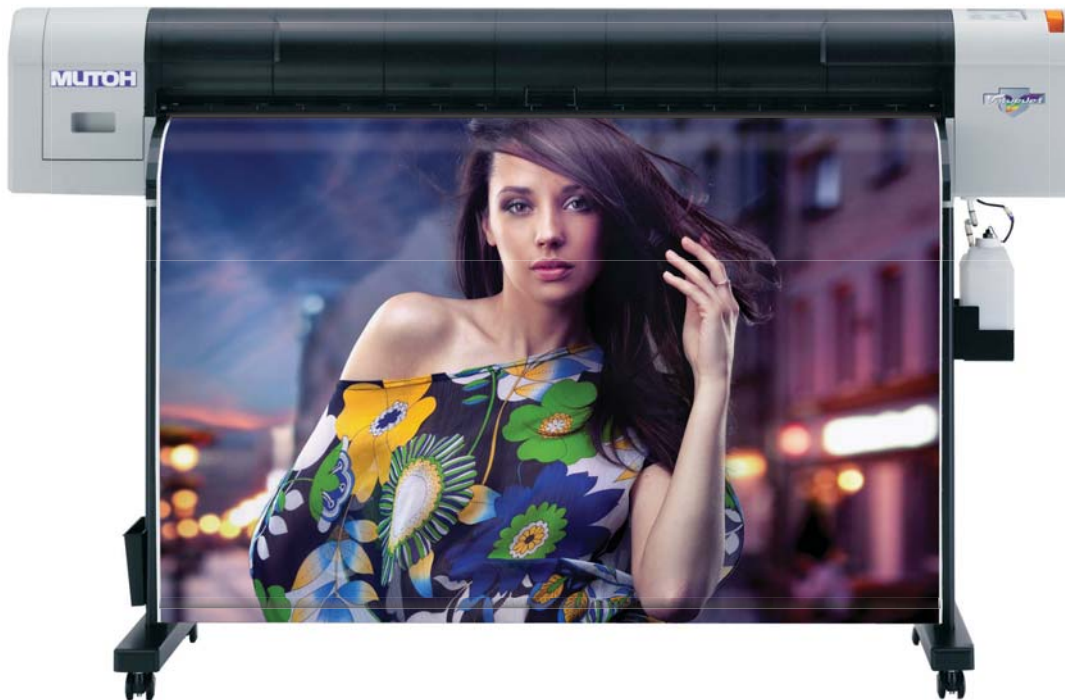

# ValueJet 1304W

aqueous printer

**1304W** Print beautifully with environmentally conscious aqueous inks. The 1304W is the ideal indoor printer, handling popular media widths (54") with ease and delivering high quality prints at speeds that will astound you.

- 54" Aqueous Printer
- High Speed Printing - up to 256 sqft/hr
- Easy Maintenance - Maintenance Station
- Auto Media Cutting System

# Performance minded. Price friendly.

From the pioneering minds at Mutoh, enjoy the latest in a long line of highly productive and incredibly durable large-format printers. The ValueJet 1304W takes advantage of all new head technology to deliver the crystal-clear, noticeably sharp prints at nearly double the speed of conventional printers (prints up to 256 sqft /hr). Enjoy up to 1440 dpi picture quality printing with variable dot technology and Mutoh's patented i<sup>2</sup> Intelligent Interweaving technology. The 1304W is built with renowned Mutoh precision craftsmanship and offers easy maintenance and a built-in media cutting system for maximum efficiency.

## ValueJet 1304W

print method	Drop-on-demand Micro Piezo Inkjet Technology 4-color print head
print head height adjustment	1.2mm, 2.0mm (adjustable)
media width	7.2" ~ 54"
maximum print width	53.76"
maximum print length	59 ft
ink	CMYK Aqueous Ink
print speed	Up to 256 sqft/hr
print modes	1440/720/540/ 360 dpi (10 modes)
interfaces	Ethernet 10/100BASE-TX
media	41 lbs, 5.9" diameter (3 inch Scroller)
roll media diameter	3 inch
take-up system	Auto Take-up Roll System (Optional)
power consumption	AC100~120V/AC220~240V Auto changeable, 50/60Hz±1Hz
noise level	70dB or less ("A" Characteristic Sound Power Level)
operating environment	Temperature: 68 F ~ 89 F, Humidity: 40~60% (no condensation)
power consumption	Operation: 135W Low Power Mode: 20W
machine dimensions WxDxH inches	75"x27"x48"
packaging dimensions WxDxH inches	Printer: 80"x30"x23" 260 lbs Stand: 60"x17"x10" 53 lbs
machine weight	177bs